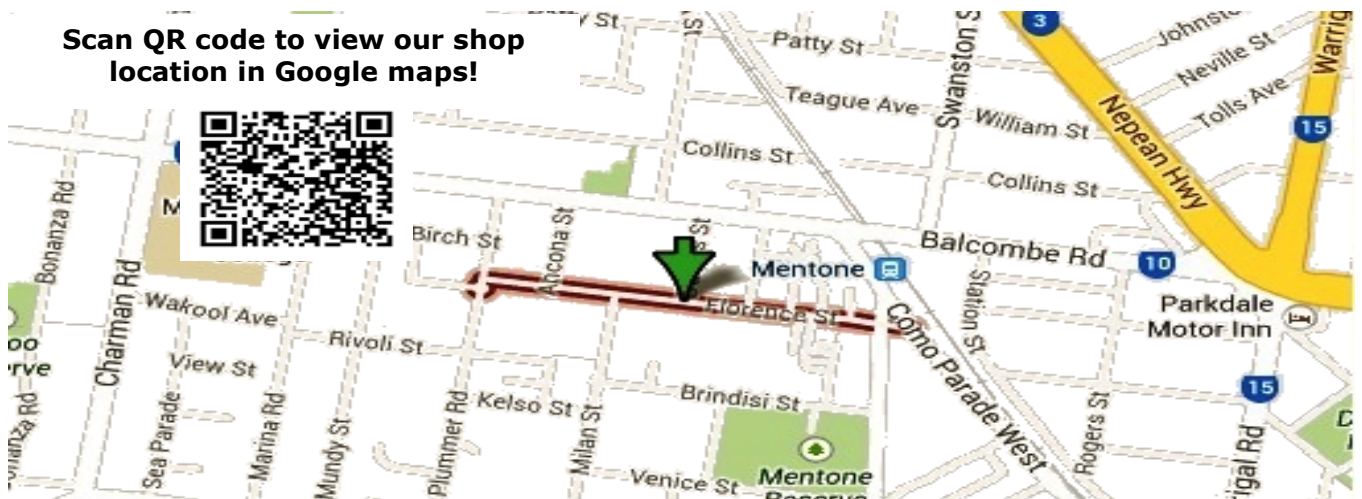

BOB STEWART UNIFORM SHOP LOCATION

54 - 56 FLORENCE STREET, MENTONE

T: 9036 7367 E: Mentone@bobstewart.com.au

Scan QR code to view our shop location in Google maps!

NORMAL TRADING HOURS

Tuesday	8:30am - 4:30pm
Wednesday	8:30am - 4:30pm
Thursday	8:30am - 4:30pm
Saturday	9:30am - 12:30pm